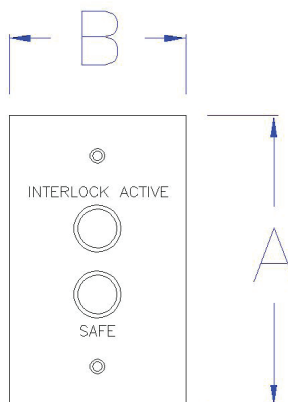

SPECIFICATION SHEET AREA WARNING DEVICE

PN: ETG-ILR2

Entry-Guard™ interlock status light, dual status indicator with red and green LED lights mounted on a single gang outlet cover. Text engraved to read: Interlock Active, Safe.

- Provides quick reference indicator of the condition within a laser designated area.
- Safe low voltage input power 12VDC.
- Dome lights provide 180 degree field of view.

Outside Dimensions	A = Height: 4.50" [114.3mm] B = Width: 2.75" [69.8mm] C = Depth: 2.18" [55.3mm]
Mounting Pattern	Single gang outlet box compatible
Voltage Rating	12VDC 0.1 amps
Weight	0.25 lbs [0.11 kgs]