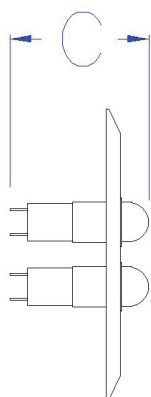

SPECIFICATION SHEET AREA WARNING DEVICE

PN: ETG-ILR2

Entry-Guard™ interlock status light, dual status indicator with red and green LED lights mounted on a single gang outlet cover. Text engraved to read: Interlock Active, Safe.

- Provides quick reference indicator of the condition within a laser designated area.
- Safe low voltage input power 12VDC.
- Dome lights provide 180 degree field of view.

Outside Dimensions	A = Height: 4.50" [114.3mm] B = Width: 2.75" [69.8mm] C = Depth: 2.18" [55.3mm]
Mounting Pattern	Single gang outlet box compatible
Voltage Rating	12VDC 0.1 amps
Weight	0.25 lbs [0.11 kgs]